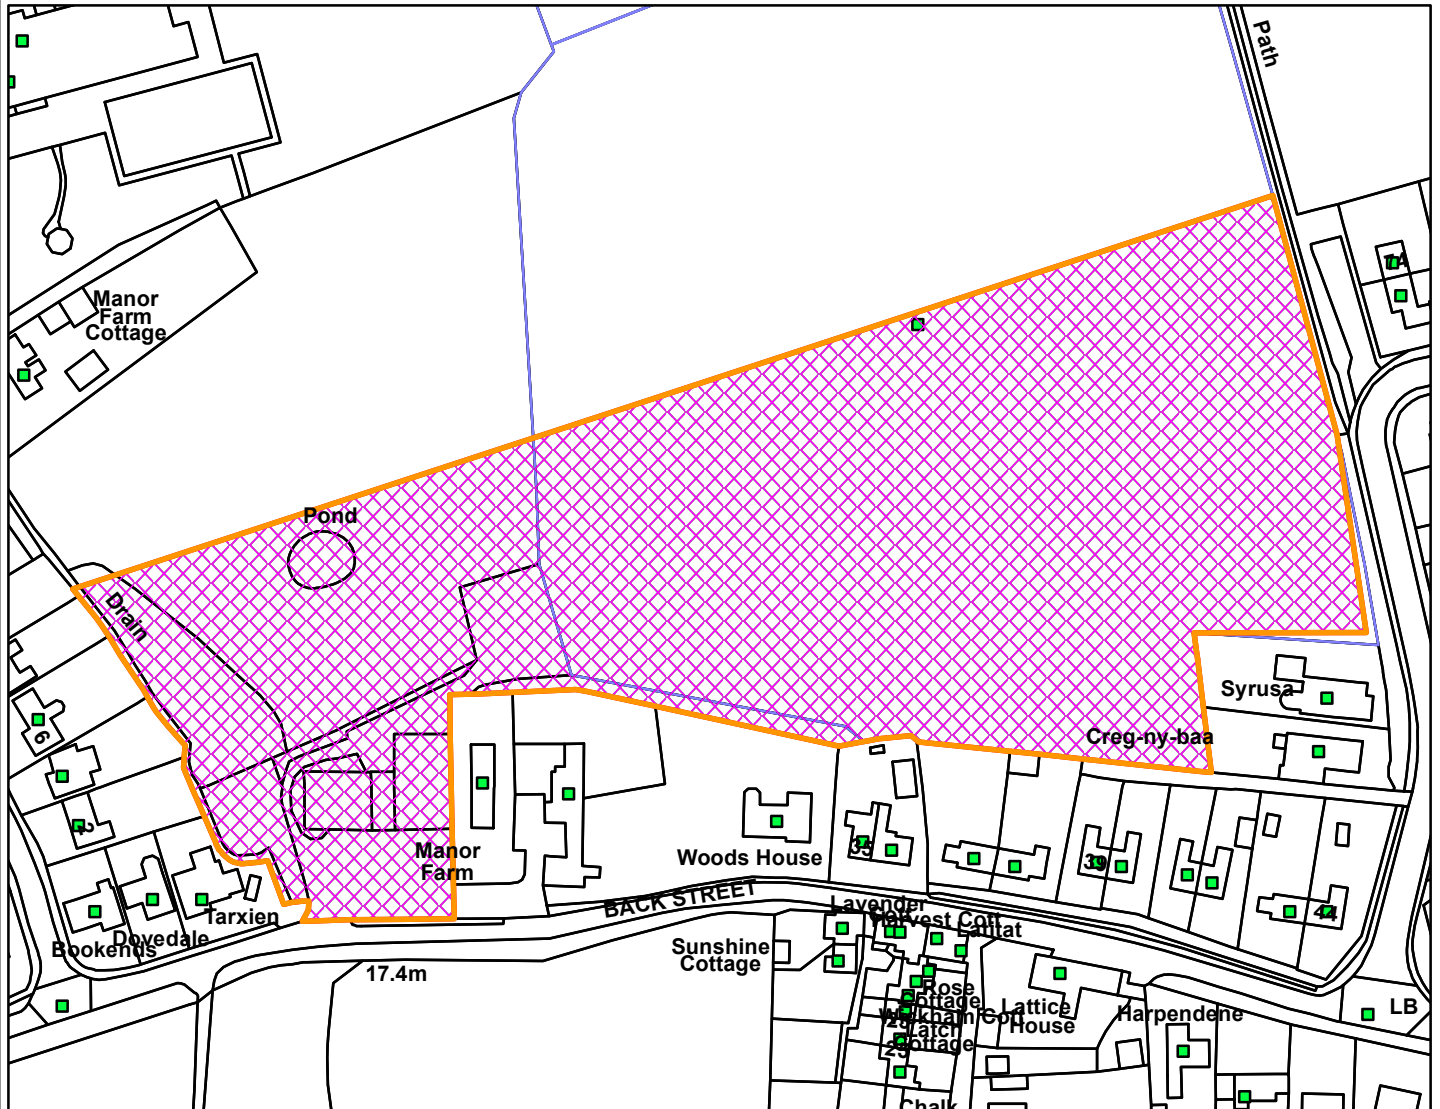

Manor Farm, Back Street, Gayton, King's Lynn PE32 1QR

## Legend

**Scale:** 1:1,842

Reproduced from the Ordnance Survey map with permission of the Controller of His Majesty's Stationery Office © Crown Copyright 2023.

Unauthorised reproduction infringes Crown Copyright and may lead to prosecution or civil proceedings.